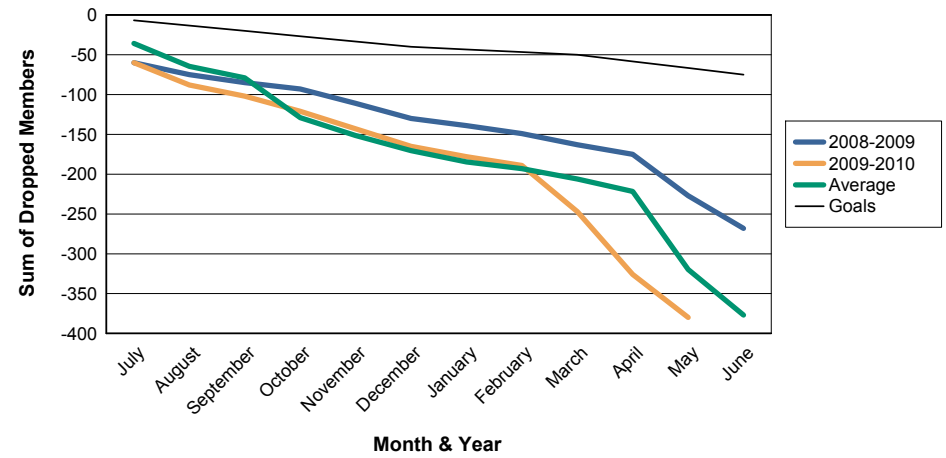

Sum of Dropped Members/ Month & Year

For District 324B4