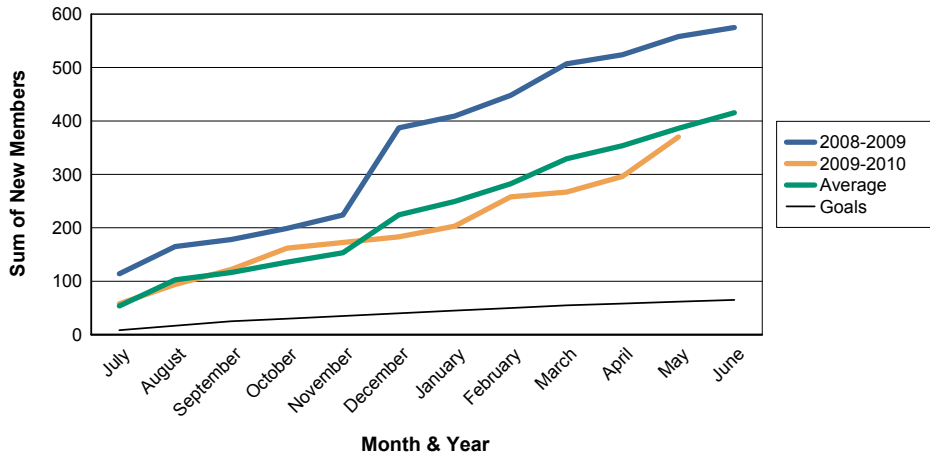

For District 324B4

Sum of Charter Members/ Month & Year

For District 324B4

3 Year Comparisons for GMT Constitutional Area 6

By GMT District

As of May 2010

Sum of New Members/ Month & Year

For District 324B4