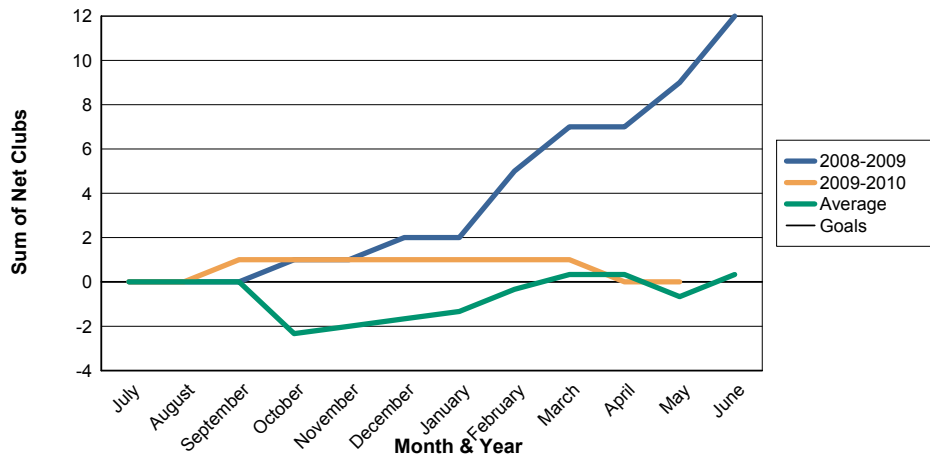

Sum of Net Clubs/ Month & Year

For District 324B4