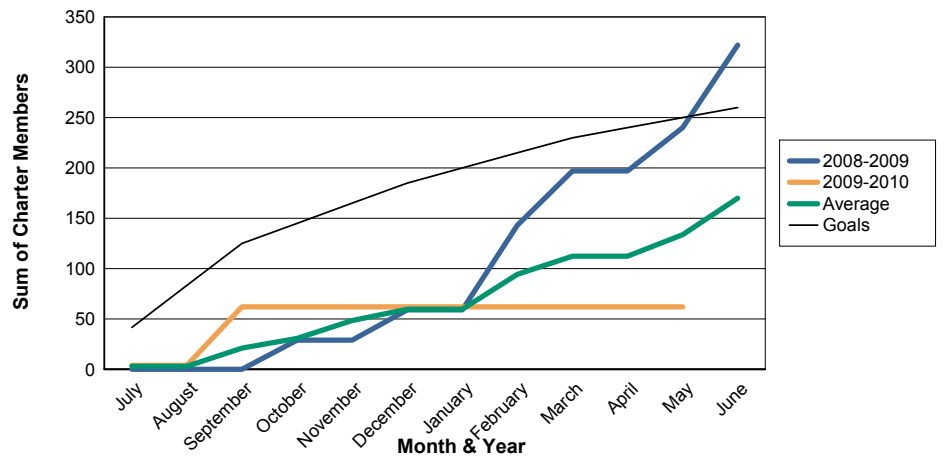

Sum of Charter Members/ Month & Year

For District 324B4