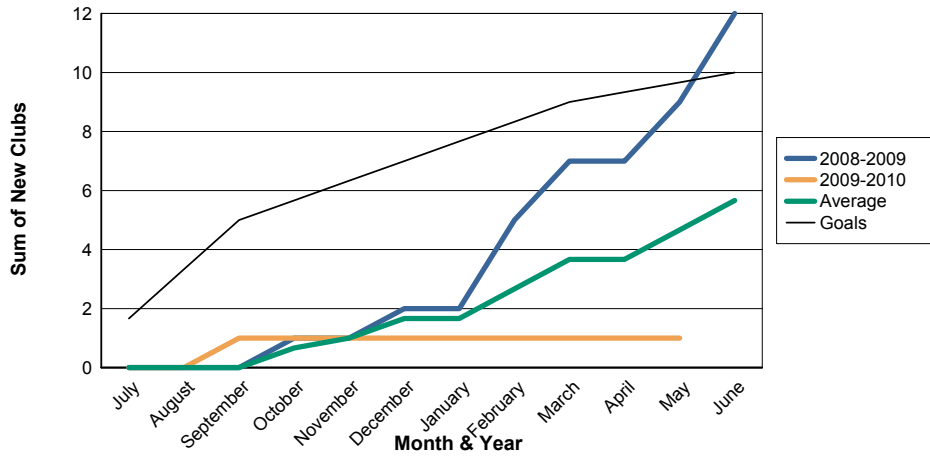

3 Year Comparisons for GMT Constitutional Area 6

By GMT District

As of May 2010

Sum of New Clubs/ Month & Year

For District 324B4

Sum of Dropped Clubs/ Month & Year

For District 324B4

Sum of Net Clubs/ Month & Year