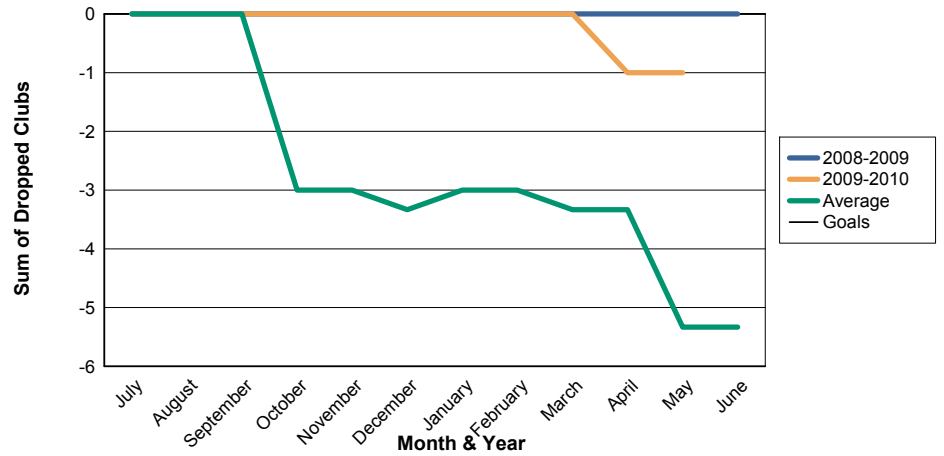

3 Year Comparisons for GMT Constitutional Area 6

By GMT District

As of May 2010

Sum of New Clubs/ Month & Year

For District 324B4

Sum of Dropped Clubs/ Month & Year

For District 324B4

Sum of Net Clubs/ Month & Year